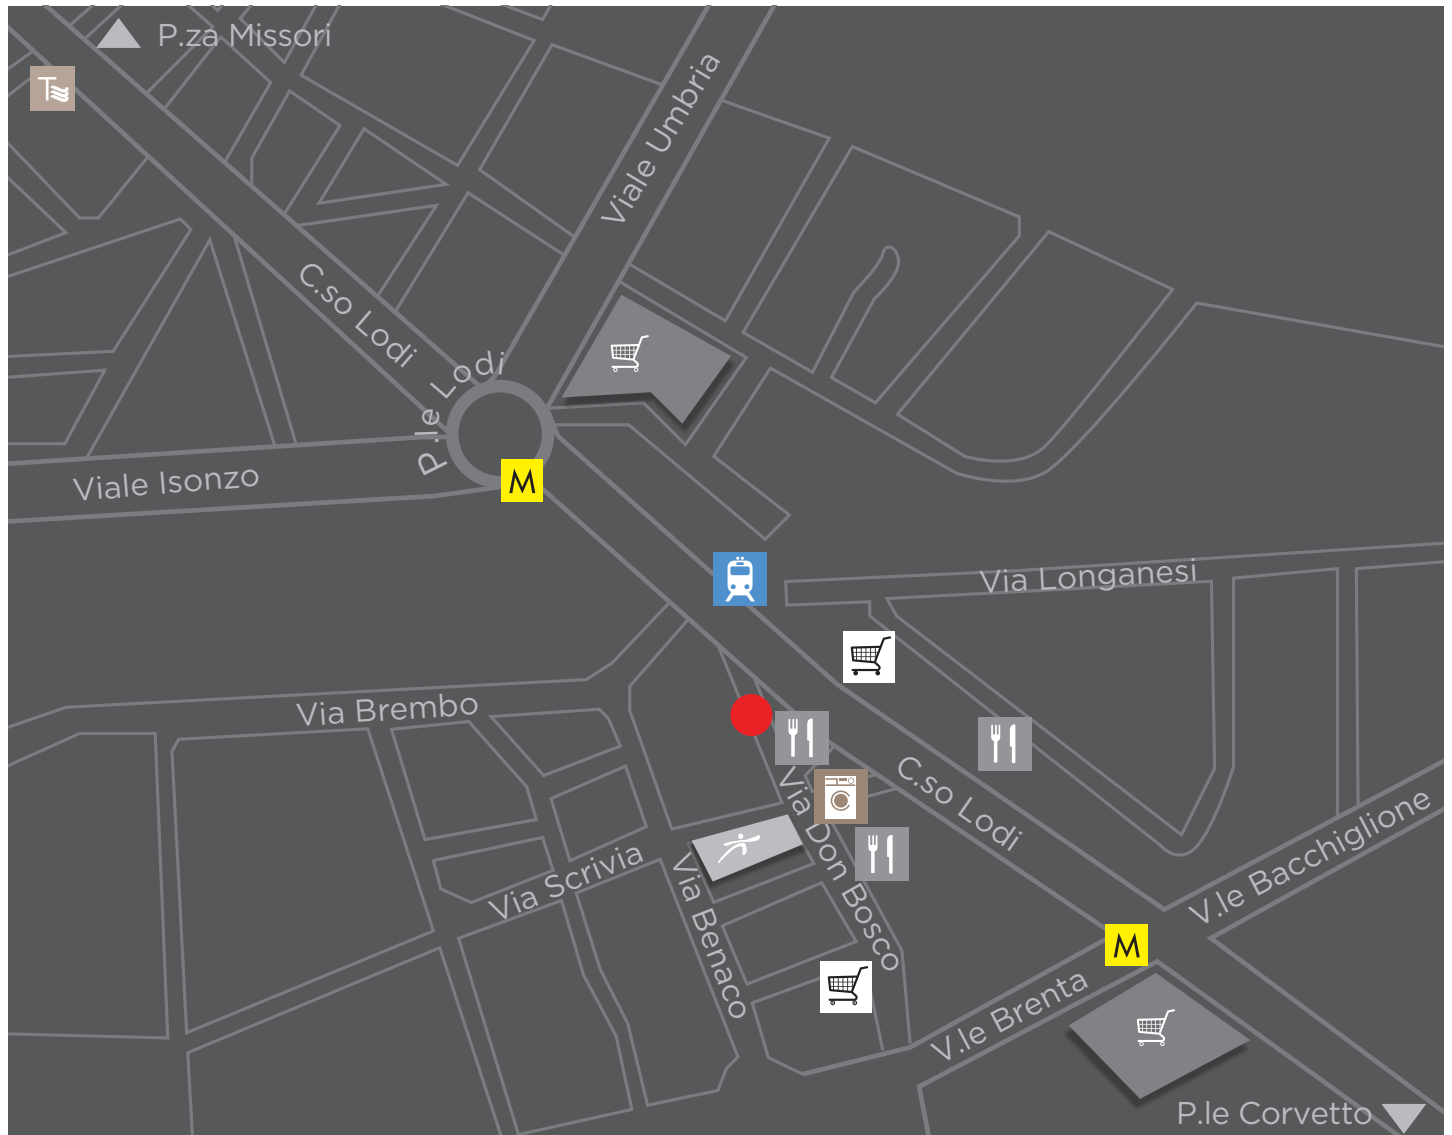

RESIDENZE CÀ GIARDINO

Via Don Bosco, 6 | 20139 | Milano | T 02.56808351

LEGEND

-  GYM LAWELLNESS
-  TERME MILANO
-  RESTAURANT
-  SUPERMARKET
-  LAUNDRY
-  MALL

HOW TO FIND

BY CAR

Tangenziale Est – Corvetto exit

BY TRAIN

- Centrale F.S. 8 stops MM3 Lodi stop – 20 minutes by taxi
- Rogoredo F.S. 3 stops MM3 Brenta stop – 10 minutes by taxi
- Lambrate F.S. 1 stop S9 Porta Romana stop – 20 minutes by taxi

BY AIRPLAIN

- Linate (LIN) 15 minutes by taxi
- Malpensa (MXP) Malpensa Shuttle until Central Station,
then 8 stops MM3 Lodi stop – 1 hour by taxi
- Orio al Serio (BGY) Orio Shuttle until Central Station,
then 8 stops MM3 Lodi stop – 45 minutes by taxi